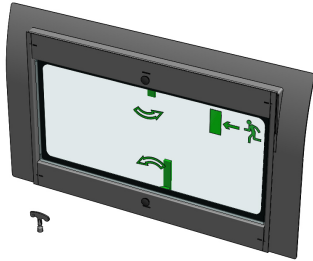

Volvo

Rear screen Volvo

VC1234.15964.20

Hammerglass screen IR Green to replace the original screen. Hammerglass IR will absorb the IR-radiation from the sun and reduce incoming solar heat by 50%. To be glue mounted as the original screen. NOTE! Use elastic glue! Do NOT use ordinary car glass glue.

Specification

Position:	Rear screen
Brand:	Volvo
Machine Type:	Excavator
Width(mm):	0
Height(mm):	0
Shape:	Flat Screen