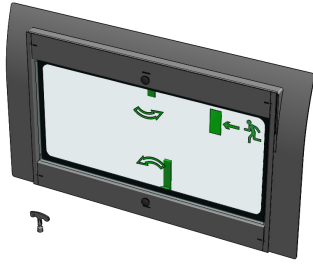

Volvo

Rear screen Volvo

VC1234.15964.20

Hammerglass screen IR Green to replace the original screen. Hammerglass IR will absorb the IR-radiation from the sun and reduce incoming solar heat by 50%. To be glue mounted as the original screen. NOTE! Use elastic glue! Do NOT use ordinary car glass glue.

Specification

Product:	Rear screen
Brand:	Volvo
Type:	Excavator
Width (mm):	807
Height (mm):	490
Shape:	Flat screen