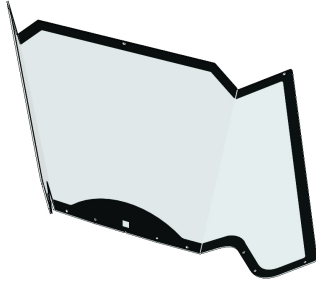

Volvo

Replacement screen front Volvo

VC0805.15577.10

Hammerglass screen to replace the original screen. With factory mounted ScreenSaver protective film. To be glue mounted as the original screen. NOTE! Use elastic glue! Do NOT use ordinary car glass glue. The film can be replaced when scratched or damaged.

Specification

Position:	Replacement screen front
Brand:	Volvo
Machine Type:	Wheel Loader
Width (mm):	2157,6
Height (mm):	1411,3
Shape:	Shaped Screen